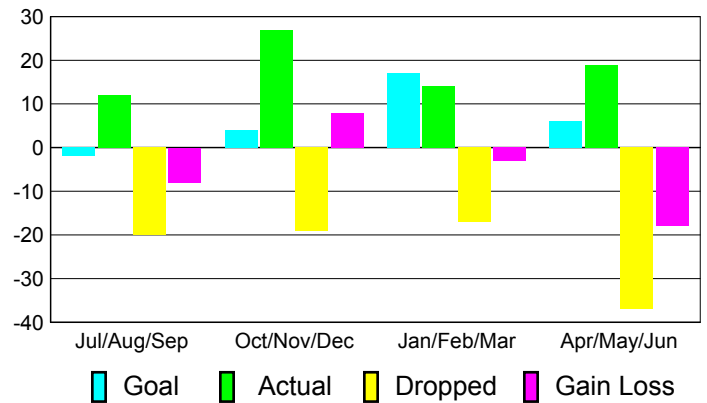

### YTD Status Quo Clubs 2010-2011

Status Quo Clubs Compared to Status Quo Members

## MEMBERSHIP

**Membership Results**  
2010-2011

**Membership**  
2009-2010

Month	Net Memb Goal	Actual New Memb	Actual Dropped Memb	Gain/Loss of Memb	Gain/Loss of Memb
Jul/Aug/Sep	-2	12	-20	-8	-6
Oct/Nov/Dec	4	27	-19	8	10
Jan/Feb/Mar	17	14	-17	-3	-3
Apr/May/June	6	19	-37	-18	2
<b>Totals</b>	<b>25</b>	<b>72</b>	<b>-93</b>	<b>-21</b>	<b>3</b>

### Membership Results 2010-2011

Goal, New, Dropped, Gain/Loss

### Comparison of Membership Gain/Loss

Current Year Compared to the Previous Year