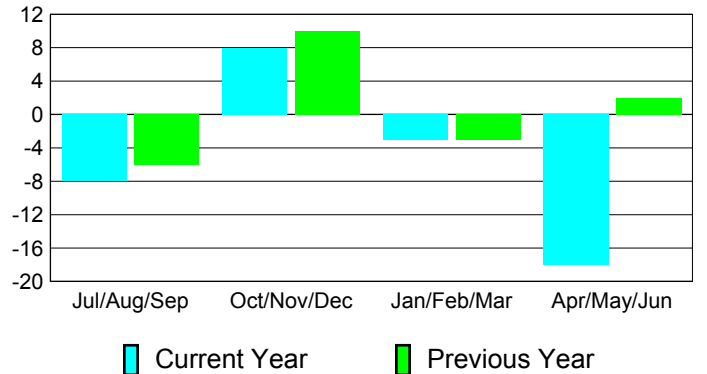

Gender Comparison 2010-2011

Jul/Aug/Sep

Oct/Nov/Dec

Jan/Feb/Mar

Apr/May/June

Male

Female